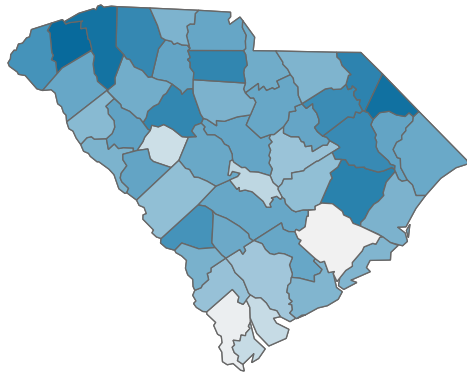

COVID-19 in South Carolina

As of 11:59 PM on 7/19/2021

Cases

604,650

Select Date Range & County to Filter Page Values
Non-Null Values Only

COUNTY

All

Past 2 weeks Confirmed

3,873

Rate of COVID-19 Cases per 10,000 population, by County
County Displayed: **South Carolina** | Dates Displayed: 3/4/2020 to 7/19/2021
[Use County Filter Above to View ZIP Code Counts](#)

Find your ZIP

All

Reported COVID-19 Cases, by Week of Report
County Displayed: **South Carolina** | Dates Displayed: 3/4/2020 to 7/19/2021

County Displayed: **South Carolina** | Dates Displayed: 3/4/2020 to 7/19/2021
Note: Data is suppressed for fewer than 5 cases