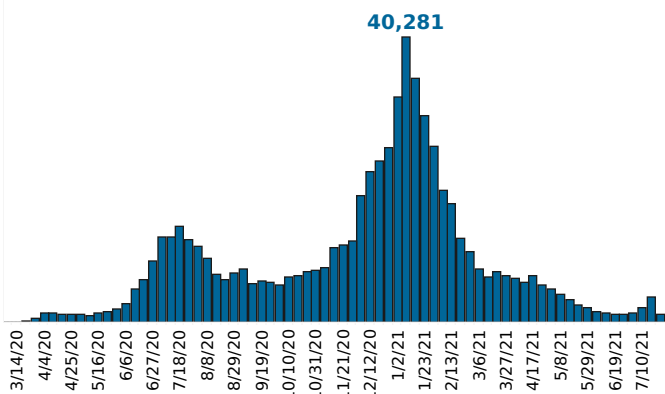

COVID-19 in South Carolina

As of 11:59 PM on 7/19/2021

Cases

604,650

Select Date Range & County to Filter Page Values
Non-Null Values Only

COUNTY

All

Past 2 weeks Confirmed

3,873

Rate of COVID-19 Cases per 10,000 population, by County
County Displayed: **South Carolina** | Dates Displayed: 3/4/2020 to 7/19/2021
[Use County Filter Above to View ZIP Code Counts](#)

Find your ZIP

All

Reported COVID-19 Cases, by Week of Report
County Displayed: **South Carolina** | Dates Displayed: 3/4/2020 to 7/19/2021

County Displayed: **South Carolina** | Dates Displayed: 3/4/2020 to 7/19/2021
Note: Data is suppressed for fewer than 5 cases